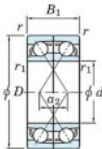

Deep groove ball bearing single row 7008-CDF-FY-JTEKT - 7008-CDF-FY-JTEKT

<https://www.123bearing.com/bearing-housing/deep-groove-bearing/single-row/7008-cdf-fy-jtekt>

Boundary dimensions

Angular ball bearings Face to face (DF)

Bearing No.	Boundary dimensions(mm)					Basic load ratings(kN)		Fatigue load factor		Limiting speeds(min-1)
	d	D	B	r1(min)	r2(min)	Cr	Cor	C0r	f0	Grease lub.
7008CDF FY	40	68	30	1	-	41.7	31.8	1.9	15.4	12000

PRODUCT FEATURES

Brand	JTEKT
N° Ean13	3616060651495
Inside diameter	40 mm
Inside diameter	1.575" inch
Outside diameter	68 mm
Outside diameter	2.677" inch
Thickness	30 mm
Thickness	1.181" inch
Limiting speed	12000 rpm
Dynamic load	41.7 kN
Static load	31.8 kN
Packaging	1