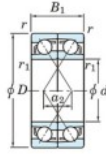

Deep groove ball bearing single row 7908-CDF-JTEKT - 7908-CDF-JTEKT

<https://www.123bearing.com/bearing-housing/deep-groove-bearing/single-row/7908-cdf-jtekt>

Boundary dimensions

Single ball bearings Face to face (FF)

Bearing No.	Boundary dimensions(mm)					Basic load ratings(kN)		Fatigue load limit(kN)	factor	Limiting speeds(min-1)
	d	D	B	r1(mm)	r2(mm)	Cr	Cor			
7908CDF FY	40	62	24	0.6	-	32	24.9	1.4	15.7	13000

PRODUCT FEATURES