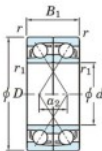

Deep groove ball bearing single row 7407-BDF-FY-JTEKT - 7407-BDF-FY-JTEKT

<https://www.123bearing.com/bearing-housing/deep-groove-bearing/single-row/7407-bdf-fy-jtekt>

Boundary dimensions

Single ball bearings Face to face (FF)

Bearing No.	Boundary dimensions(mm)					Basic load ratings(kN)		Fatigue load limit(kN) C ₁₀	factor f0	Limiting speeds(min-1) Grease lub.
	d	D	B	r1(min)	r1(max)	C _r	C _{0r}			
7407BDF FY	35	100	50	1.5	-	114	68.6	4.9	-	4300

PRODUCT FEATURES

Brand	JTEKT
N° Ean13	3616060651419
Inside diameter	35 mm
Outside diameter	100 mm
Thickness	50 mm
Limiting speed	4300 rpm
Dynamic load	114 kN
Static load	68.6 kN
Packaging	1

contact@123bearing.com