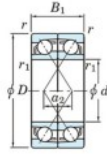

## Deep groove ball bearing single row 7307-CDF-FY-JTEKT - 7307-CDF-FY-JTEKT

<https://www.123bearing.com/bearing-housing/deep-groove-bearing/single-row/7307-cdf-fy-jtekt>

Boundary dimensions

Regular ball bearings Face to face (FF)

Bearing No.	Boundary dimensions (mm)					Basic load ratings (kN)		Fatigue load factor		Limiting speeds (min <sup>-1</sup> )
	d	D	B	r (min)	r1 (min)	Cr	Cor	f0	f0	Grease lub.
7307CDF FY	35	80	42	1.5	-	77	47.2	3.5	13.4	11000

## PRODUCT FEATURES

Brand	JTEKT
N° Ean13	3616060651402
Inside diameter	35 mm
Outside diameter	80 mm
Thickness	42 mm
Limiting speed	11000 rpm
Dynamic load	77 kN
Static load	47.2 kN
Packaging	1

[contact@123bearing.com](mailto:contact@123bearing.com)