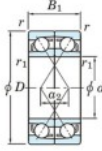

Deep groove ball bearing single row 7307-BDF-FY-JTEKT - 7307-BDF-FY-JTEKT

<https://www.123bearing.com/bearing-housing/deep-groove-bearing/single-row/7307-bdf-fy-jtekt>

Boundary dimensions

Single row bearings Face to face (FF)

Bearing No.	Boundary dimensions(mm)					Basic load ratings(kN)		Fatigue load factor		Limiting speeds(min-1)
	d	D	B	r (mm)	r1 (mm)	Cr	Cor	Cu	f0	Grease lub.
7307BDF FY	35	80	42	1.5	-	65.9	40.5	2.65	-	6200

PRODUCT FEATURES

Brand	JTEKT
N° Ean13	3616060651389
Inside diameter	35 mm
Outside diameter	80 mm
Thickness	42 mm
Limiting speed	6200 rpm
Dynamic load	65.9 kN
Static load	40.5 kN
Packaging	1

contact@123bearing.com