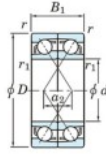

Deep groove ball bearing single row 7207-BDF-FY-JTEKT - 7207-BDF-FY-JTEKT

<https://www.123bearing.com/bearing-housing/deep-groove-bearing/single-row/7207-bdf-fy-jtekt>

Boundary dimensions

Single ball bearings Face to face (FF)

Bearing No.	Boundary dimensions(mm)					Basic load ratings(kN)		Fatigue load factor		Limiting speeds(min-1)
	d	D	B	r1(min)	r1(max)	Cr	Cor	Ca	f0	Grease lub.
7207BDF FY	35	72	34	1.1	-	52.1	34.1	2.1	-	6600

PRODUCT FEATURES

Brand	JTEKT
N° Ean13	3616060651358
Inside diameter	35 mm
Outside diameter	72 mm
Thickness	34 mm
Limiting speed	6600 rpm
Dynamic load	52.1 kN
Static load	34.1 kN
Packaging	1

contact@123bearing.com