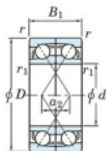

## Deep groove ball bearing single row 7007-DF-FY-JTEKT - 7007-DF-FY-JTEKT

<https://www.123bearing.com/bearing-housing/deep-groove-bearing/single-row/7007-df-fy-jtekt>

Boundary dimensions

(Single row) bearings Face to face (DF)

Bearing No.	Boundary dimensions(mm)					Basic load ratings(kN)		Fatigue load limit(kN) C <sub>10</sub>	factor f0	Limiting speeds(min-1) Grease Lub.
	d	D	B	r1(min)	r1(max)	C <sub>r</sub>	C <sub>0r</sub>			
7007DF FY	35	62	28	1	-	35.5	25.2	1.5	-	9800

## PRODUCT FEATURES

Brand	JTEKT
N° Ean13	3616060651334
Inside diameter	35 mm
Outside diameter	62 mm
Thickness	28 mm
Limiting speed	9800 rpm
Dynamic load	35.5 kN
Static load	25.2 kN
Packaging	1

[contact@123bearing.com](mailto:contact@123bearing.com)