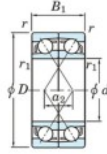

Deep groove ball bearing single row 7907-CDF-FY-JTEKT - 7907-CDF-FY-JTEKT

<https://www.123bearing.com/bearing-housing/deep-groove-bearing/single-row/7907-cdf-fy-jtekt>

Boundary dimensions

Single row bearings Face to face (DF)

Bearing No.	Boundary dimensions (mm)					Basic load ratings (kN)		Fatigue load factor		Limiting speeds (min-1)
	d	D	B	r1 (mm)	r2 (mm)	Cr	Cor	f0	Grease lub.	
7907CDF FY	35	55	20	0.6	-	25.5	19.4	1.1	15.7	15000

PRODUCT FEATURES

Brand	JTEKT
N° Ean13	3616060651303
Inside diameter	35 mm
Outside diameter	55 mm
Thickness	20 mm
Limiting speed	15000 rpm
Dynamic load	25.5 kN
Static load	19.4 kN
Packaging	1

contact@123bearing.com