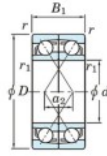

## Deep groove ball bearing single row 7406-BDF-FY-JTEKT - 7406-BDF-FY-JTEKT

<https://www.123bearing.com/bearing-housing/deep-groove-bearing/single-row/7406-bdf-fy-jtekt>

Boundary dimensions

Single ball bearings Face to face (FF)

Bearing No.	Boundary dimensions (mm)					Basic load ratings (kN)		Fatigue load factor	Limiting speeds (min <sup>-1</sup> )
	d	D	B	r (min)	r1 (min)	Cr	Cor		
7406BDF FY	30	90	46	1.5	-	89.7	52.8	3.75	4900

### PRODUCT FEATURES

Brand	JTEKT
N° Ean13	3616060651280
Inside diameter	30 mm
Outside diameter	90 mm
Thickness	46 mm
Limiting speed	4900 rpm
Dynamic load	89.7 kN
Static load	52.8 kN
Packaging	1

[contact@123bearing.com](mailto:contact@123bearing.com)