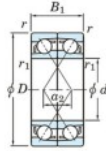

Deep groove ball bearing single row 7306-DF-FY-JTEKT - 7306-DF-FY-JTEKT

<https://www.123bearing.com/bearing-housing/deep-groove-bearing/single-row/7306-df-fy-jtekt>

Boundary dimensions

Angular ball bearings Face to face (DF)

Bearing No.	Boundary dimensions(mm)					Basic load ratings(kN)		Fatigue load limit(kN)	factor	Limiting speeds(min-1)
	d	D	B	r1(min)	r1(max)	C _r	C _{0r}	C _u	f ₀	Grease lub.
7306DF FY	30	72	38	1.1	-	61.1	37.8	2.6	-	9200

PRODUCT FEATURES

Brand	JTEKT
N° Ean13	3616060651266
Inside diameter	30 mm
Outside diameter	72 mm
Thickness	38 mm
Limiting speed	9200 rpm
Dynamic load	61.1 kN
Static load	37.8 kN
Packaging	1

contact@123bearing.com