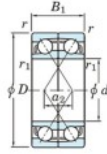

Deep groove ball bearing single row 7206-DF-FY-JTEKT - 7206-DF-FY-JTEKT

<https://www.123bearing.com/bearing-housing/deep-groove-bearing/single-row/7206-df-fy-jtekt>

Boundary dimensions

Single ball bearings Face to face (FF)

Bearing No.	Boundary dimensions(mm)					Basic load ratings(kN)		Fatigue load limit(kN)	factor	Limiting speeds(min-1)
	d	D	B	r1(min)	r1(max)	Cr	C0r			
7206DF FY	30	62	32	1	-	43.3	27.4	1.8	-	10000

PRODUCT FEATURES