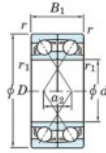

Deep groove ball bearing single row 7006-CDF-FY-JTEKT - 7006-CDF-FY-JTEKT

<https://www.123bearing.com/bearing-housing/deep-groove-bearing/single-row/7006-cdf-fy-jtekt>

Boundary dimensions

Single ball bearings Face to face (FF)

Bearing No.	Boundary dimensions(mm)					Basic load ratings(kN)		Fatigue load factor		Limiting speeds(min-1)
	d	D	B	r (min)	r1 (min)	Cr	Cor	C0r	f0	Grease lub.
7006CDF FY	30	55	26	1	-	32.2	22	1.4	14.9	16000

PRODUCT FEATURES

Brand	JTEKT
N° Ean13	3616060651211
Inside diameter	30 mm
Outside diameter	55 mm
Thickness	26 mm
Limiting speed	16000 rpm
Dynamic load	32.2 kN
Static load	22 kN
Packaging	1

contact@123bearing.com