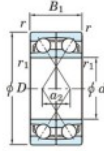

Deep groove ball bearing single row 7405-BDF-FY-JTEKT - 7405-BDF-FY-JTEKT

<https://www.123bearing.com/bearing-housing/deep-groove-bearing/single-row/7405-bdf-fy-jtekt>

Boundary dimensions

Angular ball bearings Face to face (DF)

Bearing No.	Boundary dimensions(mm)					Basic load ratings(kN)		Fatigue load factor		Limiting speeds(min-1)
	d	D	B	r1(min)	r1(max)	C _r	C _{0r}	C _u	f ₀	Grease lub.
7405BDF FY	25	80	42	1.5	-	74.9	43	3.1	-	5500

PRODUCT FEATURES

Brand	JTEKT
N° Ean13	3616060651150
Inside diameter	25 mm
Inside diameter	0.984" inch
Outside diameter	80 mm
Outside diameter	3.15" inch
Thickness	42 mm
Thickness	1.654" inch
Limiting speed	5500 rpm
Dynamic load	74.9 kN
Static load	43 kN
Packaging	1