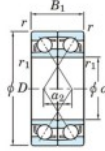

## Deep groove ball bearing single row 7305-CDF-FY-JTEKT - 7305-CDF-FY-JTEKT

<https://www.123bearing.com/bearing-housing/deep-groove-bearing/single-row/7305-cdf-fy-jtekt>

Boundary dimensions

Model ball bearings Face to face (DF)

Bearing No.	Boundary dimensions (mm)					Basic load ratings (kN)		Fatigue load factor		Limiting speeds (min-1)
	d	D	B	r1 (min)	r2 (min)	C <sub>r</sub>	C <sub>0r</sub>	f <sub>0</sub>	f <sub>0</sub>	Grease lub.
7305CDF FY	25	62	34	1.1	-	53.5	30.6	2.4	12.8	15000

### PRODUCT FEATURES

Brand	JTEKT
N° Ean13	3616060651143
Inside diameter	25 mm
Inside diameter	0.984" inch
Outside diameter	62 mm
Outside diameter	2.441" inch
Thickness	34 mm
Thickness	1.339" inch
Limiting speed	15000 rpm
Dynamic load	53.5 kN
Static load	30.6 kN
Packaging	1