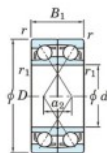

Deep groove ball bearing single row 7305-DF-FY-JTEKT - 7305-DF-FY-JTEKT

<https://www.123bearing.com/bearing-housing/deep-groove-bearing/single-row/7305-df-fy-jtekt>

Boundary dimensions

Single ball bearings Face to face (FF)

Bearing No.	Boundary dimensions(mm)					Basic load ratings(kN)		Fatigue load factor		Limiting speeds(min-1)
	d	D	B	r (min)	r1 (min)	Cr	C0r	fu	f0	Grease lub.
7305DF FY	25	62	34	1.1	-	50.3	28.8	2.1	-	11000

PRODUCT FEATURES

Brand	JTEKT
N° Ean13	3616060651136
Inside diameter	25 mm
Inside diameter	0.984" inch
Outside diameter	62 mm
Outside diameter	2.441" inch
Thickness	34 mm
Thickness	1.339" inch
Limiting speed	11000 rpm
Dynamic load	50.3 kN
Static load	28.8 kN
Packaging	1