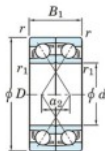

Deep groove ball bearing single row 7305-BDF-FY-JTEKT - 7305-BDF-FY-JTEKT

<https://www.123bearing.com/bearing-housing/deep-groove-bearing/single-row/7305-bdf-fy-jtekt>

Boundary dimensions

Single ball bearings Face to face (FF)

Bearing No.	Boundary dimensions(mm)					Basic load ratings(kN)		Fatigue load factor		Limiting speeds(min-1)
	d	D	B	r (min)	r1 (min)	Cr	C0r	Cu	f0	Grease lub
7305BDF FY	25	62	34	1.1	-	46.5	26.6	1.85	-	8300

PRODUCT FEATURES

Brand	JTEKT
N° Ean13	3616060651129
Inside diameter	25 mm
Outside diameter	62 mm
Thickness	34 mm
Limiting speed	8300 rpm
Dynamic load	46.5 kN
Static load	26.6 kN
Packaging	1

contact@123bearing.com