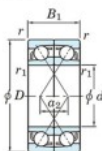

Deep groove ball bearing single row 7205-DF-FY-JTEKT - 7205-DF-FY-JTEKT

<https://www.123bearing.com/bearing-housing/deep-groove-bearing/single-row/7205-df-fy-jtekt>

Boundary dimensions

Single ball bearings Face to face (FF)

Bearing No.	Boundary dimensions(mm)					Basic load ratings(kN)		Fatigue load factor		Limiting speeds(min-1)
	d	D	B	r1(min)	r2(min)	Cr	C0r	Cu	f0	Grease lub.
7205DF FY	25	52	30	1	-	31.2	19	1.25	-	12000

PRODUCT FEATURES

Brand	JTEKT
N° Ean13	3616060651105
Inside diameter	25 mm
Inside diameter	0.984" inch
Outside diameter	52 mm
Outside diameter	2.047" inch
Thickness	30 mm
Thickness	1.181" inch
Limiting speed	12000 rpm
Dynamic load	31.2 kN
Static load	19 kN
Packaging	1