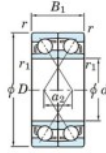

Deep groove ball bearing single row 7005-CDF-FY-JTEKT - 7005-CDF-FY-JTEKT

<https://www.123bearing.com/bearing-housing/deep-groove-bearing/single-row/7005-cdf-fy-jtekt>

Boundary dimensions

Single ball bearings Face to face (DF)

Bearing No.	Boundary dimensions (mm)					Basic load ratings (kN)		Fatigue load limit (kN)	factor	Limiting speeds (min-1)
	d	D	B	r1 (mm)	r1 (mm)	C _r	C _{0r}	C _u	f ₀	Grease lub.
7005CDF FY	25	47	24	0.6	-	24.9	16	1	14.7	18000

PRODUCT FEATURES

Brand	JTEKT
N° Ean13	3616060651082
Inside diameter	25 mm
Outside diameter	47 mm
Thickness	24 mm
Limiting speed	18000 rpm
Dynamic load	24.9 kN
Static load	16 kN
Packaging	1

contact@123bearing.com