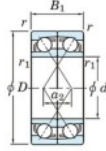

## Deep groove ball bearing single row 7005-DF-FY-JTEKT - 7005-DF-FY-JTEKT

<https://www.123bearing.com/bearing-housing/deep-groove-bearing/single-row/7005-df-fy-jtekt>

Boundary dimensions

Angular ball bearings Face to face (DF)

Bearing No.	Boundary dimensions (mm)					Basic load ratings (kN)		Fatigue load factor		Limiting speeds (min-1)
	d	D	B	r (min)	r1 (min)	C <sub>r</sub>	C <sub>0r</sub>	C <sub>u</sub>	f <sub>0</sub>	Grease lub.
7005DF FY	25	47	24	0.6	-	22.9	14.8	0.9	-	13000

## PRODUCT FEATURES

Brand	JTEKT
N° Ean13	3616060651075
Inside diameter	25 mm
Outside diameter	47 mm
Thickness	24 mm
Limiting speed	13000 rpm
Dynamic load	22.9 kN
Static load	14.8 kN
Packaging	1

[contact@123bearing.com](mailto:contact@123bearing.com)