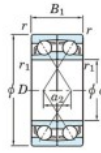

## Deep groove ball bearing single row 7905-CDF-FY-JTEKT - 7905-CDF-FY-JTEKT

<https://www.123bearing.com/bearing-housing/deep-groove-bearing/single-row/7905-cdf-fy-jtekt>

Boundary dimensions

Angular ball bearings Face to face (FF)

Bearing No.	Boundary dimensions(mm)					Basic load ratings(kN)		Fatigue load factor		Limiting speeds(min-1)
	d	D	B	r (min)	r1 (min)	Cr	Cor	C0r	f0	Grease lub.
7905CDF FY	25	42	18	0.3	-	16.5	10.9	0.6	15.5	20000

## PRODUCT FEATURES

Brand	JTEKT
N° Ean13	3616060651051
Inside diameter	25 mm
Outside diameter	42 mm
Thickness	18 mm
Limiting speed	20000 rpm
Dynamic load	16.5 kN
Static load	10.9 kN
Packaging	1

[contact@123bearing.com](mailto:contact@123bearing.com)