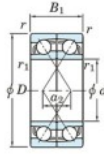

Deep groove ball bearing single row 7404-DF-FY-JTEKT - 7404-DF-FY-JTEKT

<https://www.123bearing.com/bearing-housing/deep-groove-bearing/single-row/7404-df-fy-jtekt>

Boundary dimensions

Angular ball bearings Face to face (DF)

Bearing No.	Boundary dimensions(mm)					Basic load ratings(kN)		Fatigue load factor		Limiting speeds(min-1)
	d	D	B	r1(min)	r1(max)	Cr	Cor	fo	Grease lub.	
7404DF FY	20	72	38	1.1	-	72.3	38.2	3	-	7400

PRODUCT FEATURES