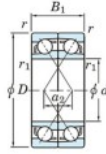

Deep groove ball bearing single row 7404-BDF-FY-JTEKT - 7404-BDF-FY-JTEKT

<https://www.123bearing.com/bearing-housing/deep-groove-bearing/single-row/7404-bdf-fy-jtekt>

Boundary dimensions

Single ball bearings Face to face (FF)

Bearing No.	Boundary dimensions (mm)					Basic load ratings (kN)		Fatigue load factor		Limiting speeds (min ⁻¹)
	d	D	B	r (mm)	r1 (mm)	Cr	Cor	f0	Grease lub.	
7404BDF FY	20	72	38	1.1	-	68.1	35.9	2.8	-	6400

PRODUCT FEATURES

Brand	JTEKT
N° Ean13	3616060651037
Inside diameter	20 mm
Outside diameter	72 mm
Thickness	38 mm
Limiting speed	6400 rpm
Dynamic load	68.1 kN
Static load	35.9 kN
Packaging	1

contact@123bearing.com