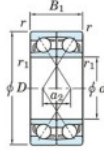

Deep groove ball bearing single row 7304-DF-FY-JTEKT - 7304-DF-FY-JTEKT

<https://www.123bearing.com/bearing-housing/deep-groove-bearing/single-row/7304-df-fy-jtekt>

Boundary dimensions

Angular ball bearings Face to face (DF)

Bearing No.	Boundary dimensions(mm)					Basic load ratings(kN)		Fatigue load limit (kN)	factor	Limiting speeds(min-1)
	d	D	B	r1(min)	r1(max)	Cr	Cor			
7304DF FY	20	52	30	1.1	-	35.4	18.8	1.4	-	13000

PRODUCT FEATURES