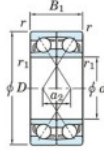

Deep groove ball bearing single row 7304-DF-FY-JTEKT - 7304-DF-FY-JTEKT

<https://www.123bearing.com/bearing-housing/deep-groove-bearing/single-row/7304-df-fy-jtekt>

Boundary dimensions

Angular ball bearings Face to face (DF)

Bearing No.	Boundary dimensions(mm)					Basic load ratings(kN)		Fatigue load factor	Limiting speeds(min-1)
	d	D	B	r1(min)	r1(max)	Cr	Cor		
7304DF FY	20	52	30	1.1	-	35.4	18.8	1.4	13000

PRODUCT FEATURES

Brand	JTEKT
N° Ean13	3616060651013
Inside diameter	20 mm
Outside diameter	52 mm
Thickness	30 mm
Limiting speed	130000 rpm
Dynamic load	35.4 kN
Static load	18.8 kN
Packaging	1