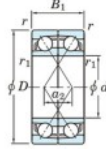

## Deep groove ball bearing single row 7304-BDF-FY-JTEKT - 7304-BDF-FY-JTEKT

<https://www.123bearing.com/bearing-housing/deep-groove-bearing/single-row/7304-bdf-fy-jtekt>

Boundary dimensions

Angular ball bearings Face to face (DF)

Bearing No.	Boundary dimensions(mm)					Basic load ratings(kN)		Fatigue load factor		Limiting speeds(min-1)
	d	D	B	r (mm)	r1 (mm)	Cr	Cor	Cu	f0	Grease lub.
7304BDF FY	20	52	30	1.1	-	32.8	17.4	1.2	-	10000

## PRODUCT FEATURES

Brand	JTEKT
N° Ean13	3616060651006
Inside diameter	20 mm
Outside diameter	52 mm
Thickness	30 mm
Limiting speed	10000 rpm
Dynamic load	32.8 kN
Static load	17.4 kN
Packaging	1

[contact@123bearing.com](mailto:contact@123bearing.com)