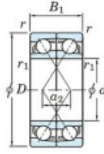

Deep groove ball bearing single row 7004-CDF-FY-JTEKT - 7004-CDF-FY-JTEKT

<https://www.123bearing.com/bearing-housing/deep-groove-bearing/single-row/7004-cdf-fy-jtekt>

Boundary dimensions

For deep groove bearings Face to face (DF)

Bearing No.	Boundary dimensions(mm)					Basic load ratings(kN)		Fatigue load factor		Limiting speeds(min-1)
	d	D	B	r (mm)	r1 (mm)	Cr	C0r	Cu	f0	Grease lub.
7004CDF FY	20	42	24	0.6	-	22.6	13.2	0.9	14.1	21000

PRODUCT FEATURES

Brand	JTEKT
N° Ean13	3616060650962
Inside diameter	20 mm
Inside diameter	0.787" inch
Outside diameter	42 mm
Outside diameter	1.654" inch
Thickness	24 mm
Thickness	0.945" inch
Limiting speed	21000 rpm
Dynamic load	22.6 kN
Static load	13.2 kN
Packaging	1