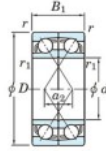

Deep groove ball bearing single row 7004-BDF-FY-JTEKT - 7004-BDF-FY-JTEKT

<https://www.123bearing.com/bearing-housing/deep-groove-bearing/single-row/7004-bdf-fy-jtekt>

Boundary dimensions

Single row bearings Face to face (FF)

| Bearing No. | Boundary dimensions (mm) | | | | | Basic load ratings (kN) | | | Fatigue load factor | | Limiting speeds (min-1) |
|-------------|--------------------------|----|----|---------|----------|-------------------------|------|------|---------------------|-------------|-------------------------|
| | d | D | B | r (min) | r1 (min) | Cr | Cor | Cu | f0 | Grease lub. | |
| 7004BDF FY | 20 | 42 | 24 | 0.6 | - | 19 | 11.1 | 0.68 | - | 11000 | |

PRODUCT FEATURES

| | |
|------------------|---------------|
| Brand | JTEKT |
| N° Ean13 | 3616060650948 |
| Inside diameter | 20 mm |
| Outside diameter | 42 mm |
| Thickness | 24 mm |
| Limiting speed | 11000 rpm |
| Dynamic load | 19 kN |
| Static load | 11.1 kN |
| Packaging | 1 |