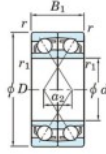

Deep groove ball bearing single row 7904-CDF-FY-JTEKT - 7904-CDF-FY-JTEKT

<https://www.123bearing.com/bearing-housing/deep-groove-bearing/single-row/7904-cdf-fy-jtekt>

Boundary dimensions

Single row bearings Face to face (FF)

Bearing No.	Boundary dimensions(mm)					Basic load ratings(kN)		Fatigue load factor		Limiting speeds(min-1)
	d	D	B	r1(min)	r1(max)	Cr	Cor	Cu	f0	Grease lub.
7904CDF FY	20	37	18	0.3	-	14.8	9.15	0.47	14.9	24000

PRODUCT FEATURES

Brand	JTEKT
N° Ean13	3616060650931
Inside diameter	20 mm
Inside diameter	0.787" inch
Outside diameter	37 mm
Outside diameter	1.457" inch
Thickness	18 mm
Thickness	0.709" inch
Limiting speed	24000 rpm
Dynamic load	14.8 kN
Static load	9.15 kN
Packaging	1