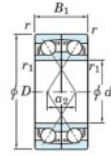

Deep groove ball bearing single row 7303-DF-FY-JTEKT - 7303-DF-FY-JTEKT

<https://www.123bearing.com/bearing-housing/deep-groove-bearing/single-row/7303-df-fy-jtekt>

Boundary dimensions

Angular ball bearings Face to face (DF)

Bearing No.	Boundary dimensions (mm)					Basic load ratings (kN)		Fatigue load factor		Limiting speeds (min-1)
	d	D	B	r (min)	r1 (min)	Cr	Cor	f0	Grease lub.	
7303DF FY	17	47	28	1	-	30.3	15.8	1.2	-	15000

PRODUCT FEATURES

Brand	JTEKT
N° Ean13	3616060650917
Inside diameter	17 mm
Outside diameter	47 mm
Thickness	28 mm
Limiting speed	15000 rpm
Dynamic load	30.3 kN
Static load	15.8 kN
Packaging	1

contact@123bearing.com