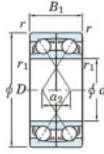

## Deep groove ball bearing single row 7303-BDF-FY-JTEKT - 7303-BDF-FY-JTEKT

<https://www.123bearing.com/bearing-housing/deep-groove-bearing/single-row/7303-bdf-fy-jtekt>

Boundary dimensions

For single ball bearings Face to face (DF)

Bearing No.	Boundary dimensions(mm)					Basic load ratings(kN)		Fatigue load limit(kN)	factor	Limiting speeds(min-1)
	d	D	B	r1(min)	r1(max)	Cr	Cor			
7303BDF FY	17	47	28	1	-	28.1	14.6	1	-	11000

## PRODUCT FEATURES

Brand	JTEKT
N° Ean13	3616060650900
Inside diameter	17 mm
Outside diameter	47 mm
Thickness	28 mm
Limiting speed	11000 rpm
Dynamic load	28.1 kN
Static load	14.6 kN
Packaging	1

[contact@123bearing.com](mailto:contact@123bearing.com)