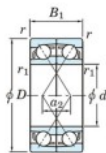

## Deep groove ball bearing single row 7203-BDF-FY-JTEKT - 7203-BDF-FY-JTEKT

<https://www.123bearing.com/bearing-housing/deep-groove-bearing/single-row/7203-bdf-fy-jtekt>

Boundary dimensions

For deep groove bearings Face to face (DF)

Bearing No.	Boundary dimensions(mm)					Basic load ratings(kN)		Fatigue load factor		Limiting speeds(min-1)
	d	D	B	r (mm)	r1 (mm)	Cr	C0r	C0r	f0	
7203BDF FY	17	40	24	0.6	-	19	10.1	0.66	-	12000

### PRODUCT FEATURES

Brand	JTEKT
N° Ean13	3616060650870
Inside diameter	17 mm
Outside diameter	40 mm
Thickness	24 mm
Limiting speed	12000 rpm
Dynamic load	19 kN
Static load	10.1 kN
Packaging	1

[contact@123bearing.com](mailto:contact@123bearing.com)