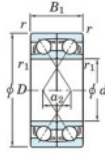

Deep groove ball bearing single row 7003-CDF-FY-JTEKT - 7003-CDF-FY-JTEKT

<https://www.123bearing.com/bearing-housing/deep-groove-bearing/single-row/7003-cdf-fy-jtekt>

Boundary dimensions

Single ball bearings Face to face (FF)

Bearing No.	Boundary dimensions(mm)					Basic load ratings(kN)		Fatigue load factor		Limiting speeds(min-1)
	d	D	B	r1(min)	r1(max)	Cr	Cor	Cu	f0	Grease lub.
7003CDF FY	17	35	20	0.3	-	14.8	8.95	0.46	14.6	25000