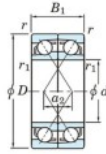

Deep groove ball bearing single row 7003-BDF-FY-JTEKT - 7003-BDF-FY-JTEKT

<https://www.123bearing.com/bearing-housing/deep-groove-bearing/single-row/7003-bdf-fy-jtekt>

Boundary dimensions

Angular ball bearings Face to face (DF)

Bearing No.	Boundary dimensions (mm)					Basic load ratings (kN)		Fatigue load limit (kN)	Factor	Limiting speeds (min ⁻¹)
	d	D	B	r (min)	r1 (min)	Cr	Cor			
7003BDF FY	17	35	20	0.3	-	12.4	7.5	0.39	-	14000

PRODUCT FEATURES

Brand	JTEKT
N° Ean13	3616060650849
Inside diameter	17 mm
Outside diameter	35 mm
Thickness	20 mm
Limiting speed	14000 rpm
Dynamic load	12.4 kN
Static load	7.5 kN
Packaging	1

contact@123bearing.com