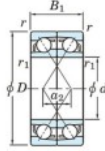

Deep groove ball bearing single row 7903-CDF-FY-JTEKT - 7903-CDF-FY-JTEKT

<https://www.123bearing.com/bearing-housing/deep-groove-bearing/single-row/7903-cdf-fy-jtekt>

Boundary dimensions

Angular ball bearings Face to face (FF)

Bearing No.	Boundary dimensions(mm)					Basic load ratings(kN)		Fatigue load factor		Limiting speeds(min-1)
	d	D	B	r1(min)	r1(max)	Cr	Cor	Cu	f0	Grease Lub.
7903CDF FY	17	30	14	0.3	-	10.1	5.9	0.24	14.9	28000

PRODUCT FEATURES

Brand	JTEKT
N° Ean13	3616060650832
Inside diameter	17 mm
Outside diameter	30 mm
Thickness	14 mm
Limiting speed	28000 rpm
Dynamic load	10.1 kN
Static load	5.9 kN
Packaging	1

contact@123bearing.com