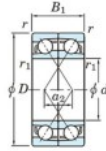

Deep groove ball bearing single row 7302-DF-FY-JTEKT - 7302-DF-FY-JTEKT

<https://www.123bearing.com/bearing-housing/deep-groove-bearing/single-row/7302-df-fy-jtekt>

Boundary dimensions

Single ball bearings Face to face (DF)

Bearing No.	Boundary dimensions(mm)					Basic load ratings(kN)		Fatigue load limit(kN)	factor	Limiting speeds(min-1)
	d	D	B	r1(min)	r1(max)	Cr	Cor			
7302DF FY	15	42	26	1	-	25.4	12.9	0.99	-	16000

PRODUCT FEATURES

Brand	JTEKT
N° Ean13	3616060650825
Inside diameter	15 mm
Inside diameter	0.591" inch
Outside diameter	42 mm
Outside diameter	1.654" inch
Thickness	26 mm
Thickness	1.024" inch
Limiting speed	16000 rpm
Dynamic load	25.4 kN
Static load	12.9 kN
Packaging	1