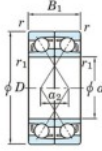

## Deep groove ball bearing single row 7202-BDF-FY-JTEKT - 7202-BDF-FY-JTEKT

<https://www.123bearing.com/bearing-housing/deep-groove-bearing/single-row/7202-bdf-fy-jtekt>

Boundary dimensions

Single row bearings Face to face (FF)

Bearing No.	Boundary dimensions(mm)					Basic load ratings(kN)		Fatigue load factor		Limiting speeds(min-1)
	d	D	B	r (mm)	r1 (mm)	Cr	Cor	Cu	f0	Grease lub.
7202BDF FY	15	35	22	0.6	-	15.1	7.85	0.52	-	14000

## PRODUCT FEATURES

Brand	JTEKT
N° Ean13	3616060650795
Inside diameter	15 mm
Outside diameter	35 mm
Thickness	22 mm
Limiting speed	14000 rpm
Dynamic load	15.1 kN
Static load	7.85 kN
Packaging	1

[contact@123bearing.com](mailto:contact@123bearing.com)