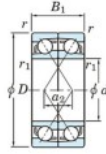

Deep groove ball bearing single row 7002-DF-FY-JTEKT - 7002-DF-FY-JTEKT

<https://www.123bearing.com/bearing-housing/deep-groove-bearing/single-row/7002-df-fy-jtekt>

Boundary dimensions

Single row bearings Face to face (FF)

Bearing No.	Boundary dimensions (mm)					Basic load ratings (kN)		Fatigue load limit (kN)	factor	Limiting speeds (min ⁻¹)
	d	D	B	r (min)	r1 (min)	Cr	Cor			
7002DF FY	15	32	18	0.3	-	12.4	6.85	0.35	-	20000

PRODUCT FEATURES

Brand	JTEKT
N° Ean13	3616060650771
Inside diameter	15 mm
Outside diameter	32 mm
Thickness	18 mm
Limiting speed	20000 rpm
Dynamic load	12.4 kN
Static load	6.85 kN
Packaging	1

contact@123bearing.com