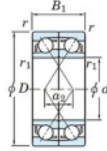

Deep groove ball bearing single row 7301-DF-FY-JTEKT - 7301-DF-FY-JTEKT

<https://www.123bearing.com/bearing-housing/deep-groove-bearing/single-row/7301-df-fy-jtekt>

Boundary dimensions

Single ball bearings Face to face (DF)

Bearing No.	Boundary dimensions (mm)						Basic load ratings (kN)		Fatigue load limit (kN) C _u	factor f ₀	Limiting speeds (min ⁻¹) Grease lub.
	d	D	B	r (min)	r1 (min)	-	C _r	C _{0r}			
7301DF FY	12	37	24	1	-	-	20.7	9.2	0.72	-	20000

PRODUCT FEATURES

Brand	JTEKT
N° Ean13	3616060650740
Inside diameter	12 mm
Outside diameter	37 mm
Thickness	24 mm
Limiting speed	20000 rpm
Dynamic load	20.7 kN
Static load	9.2 kN
Packaging	1

contact@123bearing.com