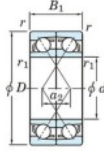

## Deep groove ball bearing single row 7201-CDF-FY-JTEKT - 7201-CDF-FY-JTEKT

<https://www.123bearing.com/bearing-housing/deep-groove-bearing/single-row/7201-cdf-fy-jtekt>

Boundary dimensions

40-groove ball bearings Face to face (DF)

Bearing No.	Boundary dimensions(mm)					Basic load ratings(kN)		Fatigue load factor		Limiting speeds(min-1)
	d	D	B	r(min)	r1(min)	Cr	Cor	Cu	f0	
7201CDF FY	12	32	20	0.6	-	16	7.7	0.6	12.5	30000

### PRODUCT FEATURES

Brand	JTEKT
N° Ean13	3616060650733
Inside diameter	12 mm
Outside diameter	32 mm
Thickness	20 mm
Limiting speed	30000 rpm
Dynamic load	16 kN
Static load	7.7 kN
Packaging	1

[contact@123bearing.com](mailto:contact@123bearing.com)