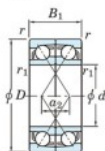

Deep groove ball bearing single row 7201-DF-FY-JTEKT - 7201-DF-FY-JTEKT

<https://www.123bearing.com/bearing-housing/deep-groove-bearing/single-row/7201-df-fy-jtekt>

Boundary dimensions

Angular ball bearings Face to face (FF)

Bearing No.	Boundary dimensions(mm)					Basic load ratings(kN)		Fatigue load limit(kN) C _u	factor f ₀	Limiting speeds(min-1) Grease lub.
	d	D	B	r (min)	r ₁ (min)	C _r	C _{0r}			
7201DF FY	12	32	20	0.6	-	15.1	7.25	0.56	-	22000

PRODUCT FEATURES

Brand	JTEKT
N° Ean13	3616060650726
Inside diameter	12 mm
Outside diameter	32 mm
Thickness	20 mm
Limiting speed	22000 rpm
Dynamic load	15.1 kN
Static load	7.25 kN
Packaging	1

contact@123bearing.com