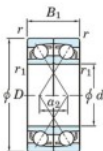

## Deep groove ball bearing single row 7001-BDF-FY-JTEKT - 7001-BDF-FY-JTEKT

<https://www.123bearing.com/bearing-housing/deep-groove-bearing/single-row/7001-bdf-fy-jtekt>

Boundary dimensions

Angular ball bearings Face to face (DF)

Bearing No.	Boundary dimensions(mm)					Basic load ratings(kN)		Fatigue load factor		Limiting speeds(min-1)
	d	D	B	r1(min)	r1(max)	Cr	Cor	Cu	f0	Grease lub.
7001BDF FY	12	28	16	0.3	-	10.1	5.05	0.26	-	18000

## PRODUCT FEATURES

Brand	JTEKT
N° Ean13	3616060650689
Inside diameter	12 mm
Outside diameter	28 mm
Thickness	16 mm
Limiting speed	18000 rpm
Dynamic load	10.1 kN
Static load	5.05 kN
Packaging	1

[contact@123bearing.com](mailto:contact@123bearing.com)