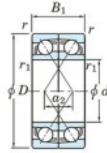

Deep groove ball bearing single row 7901-CDF-FY-JTEKT - 7901-CDF-FY-JTEKT

<https://www.123bearing.com/bearing-housing/deep-groove-bearing/single-row/7901-cdf-fy-jtekt>

Boundary dimensions

Single ball bearings Face to face (FF)

Bearing No.	Boundary dimensions (mm)					Basic load ratings (kN)		Fatigue load factor		Limiting speeds (min ⁻¹)
	d	D	B	r (mm)	r1 (mm)	C _r	C _{0r}	C _u	f ₀	Grease lub.
7901CDF FY	12	24	12	0.3	-	6.45	3.45	0.14	14.7	37000

PRODUCT FEATURES

Brand	JTEKT
N° Ean13	3616060650672
Inside diameter	12 mm
Inside diameter	0.472" inch
Outside diameter	24 mm
Outside diameter	0.945" inch
Thickness	12 mm
Thickness	0.472" inch
Limiting speed	37000 rpm
Dynamic load	6.45 kN
Static load	3.45 kN
Packaging	1