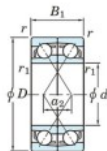

Deep groove ball bearing single row 7300-DF-FY-JTEKT - 7300-DF-FY-JTEKT

<https://www.123bearing.com/bearing-housing/deep-groove-bearing/single-row/7300-df-fy-jtekt>

Boundary dimensions

Profile ball bearings Face to face (DF)

Bearing No.	Boundary dimensions(mm)						Basic load ratings(kN)		Fatigue load factor		Limiting speeds(min-1)
	d	D	B	r (mm)	r1 (mm)	Cr	C0r	C0a	f0	Grease lub.	
7300DF FY	10	35	22	0.6	-	17.3	7.55	0.59	-	21000	

PRODUCT FEATURES

Brand	JTEKT
N° Ean13	3616060650665
Inside diameter	10 mm
Outside diameter	35 mm
Thickness	22 mm
Limiting speed	21000 rpm
Dynamic load	17.3 kN
Static load	7.55 kN
Packaging	1

contact@123bearing.com