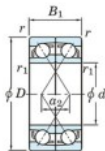

Deep groove ball bearing single row 7200-CDF-FY-JTEKT - 7200-CDF-FY-JTEKT

<https://www.123bearing.com/bearing-housing/deep-groove-bearing/single-row/7200-cdf-fy-jtekt>

Boundary dimensions

Single ball bearings Face to face (FF)

Bearing No.	Boundary dimensions(mm)					Basic load ratings(kN)		Fatigue load factor		Limiting speeds(min-1)
	d	D	B	r1(min)	r1(max)	Cr	Cor	Cu	f0	Grease lub.
7200CDF FY	10	30	18	0.6	-	10.2	4.7	0.24	13.4	32000

PRODUCT FEATURES

Brand	JTEKT
N° Ean13	3616060650658
Inside diameter	10 mm
Outside diameter	30 mm
Thickness	18 mm
Limiting speed	32000 rpm
Dynamic load	10.2 kN
Static load	4.7 kN
Packaging	1

contact@123bearing.com