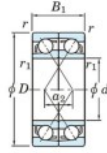

Deep groove ball bearing single row 7000-DF-FY-JTEKT - 7000-DF-FY-JTEKT

<https://www.123bearing.com/bearing-housing/deep-groove-bearing/single-row/7000-df-fy-jtekt>

Boundary dimensions

Profile ball bearings Face to face (DF)

| Bearing No. | Boundary dimensions (mm) | | | | | Basic load ratings (kN) | | Fatigue load factor | | Limiting speeds (min-1) |
|-------------|--------------------------|----|----|--------|---------|-------------------------|------|---------------------|----|-------------------------|
| | d | D | B | r (mm) | r1 (mm) | Cr | Cor | Cu | f0 | Grease lub. |
| 7000DF FY | 10 | 26 | 16 | 0.3 | - | 10.1 | 4.65 | 0.24 | - | 27000 |

PRODUCT FEATURES

| | |
|------------------|---------------|
| Brand | JTEKT |
| N° Ean13 | 3616060650610 |
| Inside diameter | 10 mm |
| Outside diameter | 26 mm |
| Thickness | 16 mm |
| Limiting speed | 27000 rpm |
| Dynamic load | 10.1 kN |
| Static load | 4.65 kN |
| Packaging | 1 |