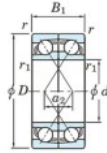

## Deep groove ball bearing single row 7000-BDF-FY-JTEKT - 7000-BDF-FY-JTEKT

<https://www.123bearing.com/bearing-housing/deep-groove-bearing/single-row/7000-bdf-fy-jtekt>

Boundary dimensions

Angular ball bearings Face to face (FF)

Bearing No.	Boundary dimensions(mm)					Basic load ratings(kN)		Fatigue load limit(kN)	factor	Limiting speeds(min-1)
	d	D	B	r1(min)	r1(max)	Cr	Cor			
7000BDF FY	10	26	16	0.3	-	9.4	4.35	0.22	-	20000

### PRODUCT FEATURES

Brand	JTEKT
N° Ean13	3616060650603
Inside diameter	10 mm
Outside diameter	26 mm
Thickness	16 mm
Limiting speed	20000 rpm
Dynamic load	9.4 kN
Static load	4.35 kN
Packaging	1

[contact@123bearing.com](mailto:contact@123bearing.com)