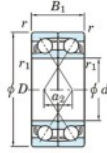

Deep groove ball bearing single row 7900-CDF-JTEKT - 7900-CDF-JTEKT

<https://www.123bearing.com/bearing-housing/deep-groove-bearing/single-row/7900-cdf-jtekt>

Boundary dimensions

Single ball bearings Face to face (DF)

Bearing No.	Boundary dimensions(mm)					Basic load ratings(kN)		Fatigue load limit(kN)	factor	Limiting speeds(min-1)
	d	D	B	r1(mm)	r2(mm)	Cr	Cor	Cu	f0	Grease lub.
7900CDF FY	10	22	12	0.3	-	6.1	3.05	0.12	14.2	42000

PRODUCT FEATURES

Brand	JTEKT
N° Ean13	3616060650597
Inside diameter	10 mm
Outside diameter	22 mm
Thickness	12 mm
Limiting speed	42000 rpm
Dynamic load	6.1 kN
Static load	3.05 kN
Packaging	1

contact@123bearing.com