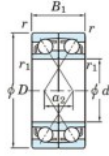

Deep groove ball bearing single row 7220-DF-JTEKT - 7220-DF-JTEKT

<https://www.123bearing.com/bearing-housing/deep-groove-bearing/single-row/7220-df-jtekt>

Boundary dimensions

Single row bearings Face to face (DF)

Bearing No.	Boundary dimensions(mm)						Basic load ratings(kN)		Fatigue load limit(kN) C0	factor f0	Limiting speeds(min-1) Grease lub.
	d	D	B	r (min)	r1 (min)	Cr	Cor				
7220DF	100	180	68	2.1	1.1	292	252	13	-	2600	

PRODUCT FEATURES

Brand	JTEKT
N° Ean13	3616060650535
Inside diameter	100 mm
Outside diameter	180 mm
Thickness	68 mm
Limiting speed	2600 rpm
Dynamic load	292 kN
Static load	252 kN
Packaging	1

contact@123bearing.com