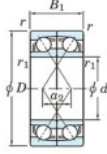

Deep groove ball bearing single row 7319-CDF-JTEKT - 7319-CDF-JTEKT

<https://www.123bearing.com/bearing-housing/deep-groove-bearing/single-row/7319-cdf-jtekt>

Boundary dimensions

Single row bearings Face to face (DF)

Bearing No.	Boundary dimensions(mm)					Basic load ratings(kN)		Fatigue load factor		Limiting speeds(min-1)
	d	D	B	r (min)	r1 (min)	Cr	Cor	C0	f0	Grease lub.
7319CDF	95	200	90	3	1.1	398	348	14.8	13.5	3500

PRODUCT FEATURES

Brand	JTEKT
N° Ean13	3616060650511
Inside diameter	95 mm
Outside diameter	200 mm
Thickness	90 mm
Limiting speed	3500 rpm
Dynamic load	398 kN
Static load	348 kN
Packaging	1

contact@123bearing.com