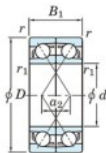

## Deep groove ball bearing single row 7219-DF-JTEKT - 7219-DF-JTEKT

<https://www.123bearing.com/bearing-housing/deep-groove-bearing/single-row/7219-df-jtekt>

Boundary dimensions

Single row bearings Face to face (DF)

Bearing No.	Boundary dimensions(mm)						Basic load ratings(kN)		Fatigue load limit(kN) C <sub>2</sub>	factor f0	Limiting speeds(min-1) Grease Lub.
	d	D	B	r1(min)	r1(max)	C <sub>r</sub>	C <sub>0r</sub>				
7219DF	95	170	64	2.1	1.1	260	221	11.8	-	2800	

### PRODUCT FEATURES

Brand	JTEKT
N° Ean13	3616060650474
Inside diameter	95 mm
Outside diameter	170 mm
Thickness	64 mm
Limiting speed	2800 rpm
Dynamic load	260 kN
Static load	221 kN
Packaging	1

[contact@123bearing.com](mailto:contact@123bearing.com)