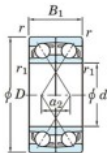

## Deep groove ball bearing single row 7318-CDF-JTEKT - 7318-CDF-JTEKT

<https://www.123bearing.com/bearing-housing/deep-groove-bearing/single-row/7318-cdf-jtekt>

Boundary dimensions

Single ball bearings Face to face (DF)

Bearing No.	Boundary dimensions(mm)						Basic load ratings(kN)		Fatigue load factor		Limiting speeds(min-1)
	d	D	B	r1(min)	r2(min)	Cr	Cor	f0	f0	Grease lub.	
7318CDF	90	190	86	3	1.1	372	315	13.8	13.5	3600	

## PRODUCT FEATURES

Brand	JTEKT
N° Ean13	3616060650450
Inside diameter	90 mm
Outside diameter	190 mm
Thickness	86 mm
Limiting speed	3600 rpm
Dynamic load	372 kN
Static load	315 kN
Packaging	1

[contact@123bearing.com](mailto:contact@123bearing.com)